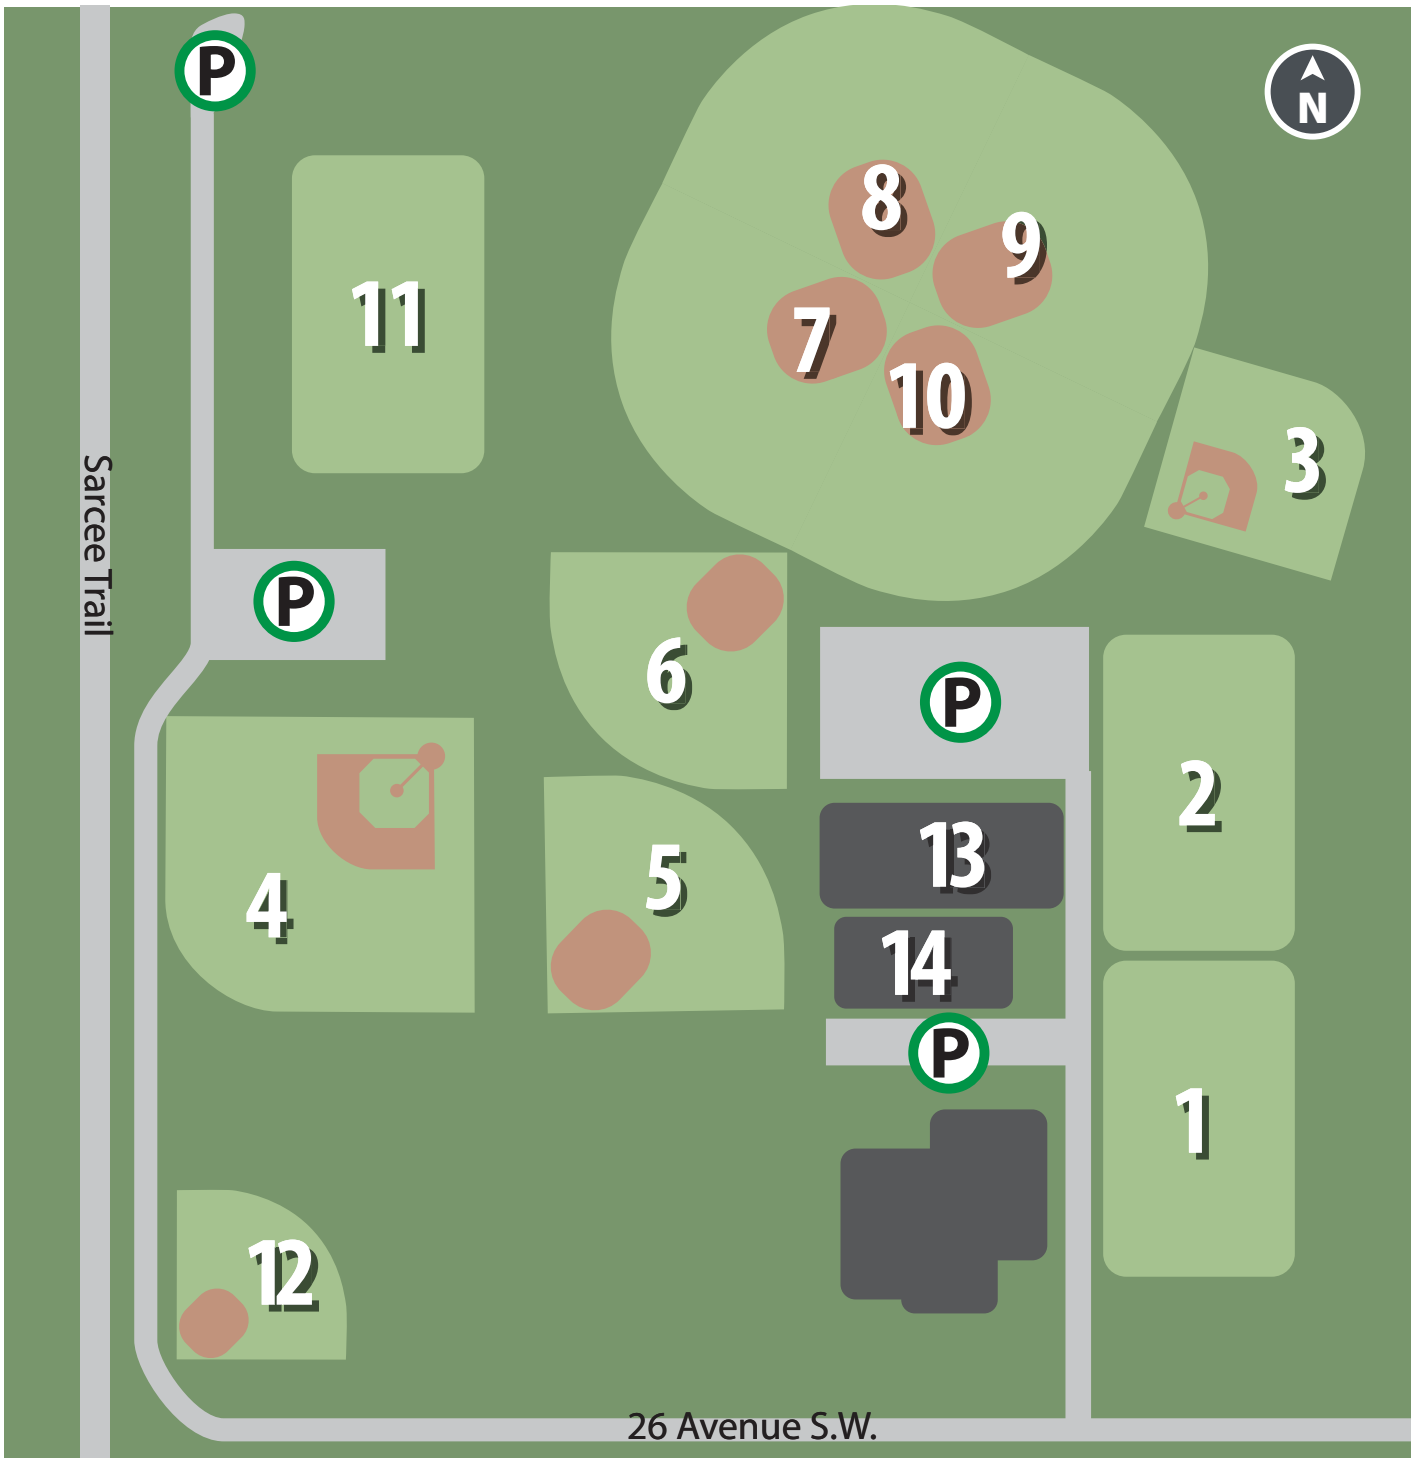

# Optimist Athletic Complex

5020 26 Avenue S.W.

Legend

- |                                |  |
|--------------------------------|--|
| <b>1-2</b> Sports Fields       | <b>11</b> Sports Field                   |
| <b>3</b> Little League Diamond | <b>12</b> Little League Softball Diamond |
| <b>4</b> Baseball Diamond      | <b>13</b> Optimist Arena                 |
| <b>5</b> Softball Diamond      | <b>14</b> George Blundun Arena           |
| <b>6</b> Softball Diamond      | <b>P</b> Parking                         |
| <b>7-10</b> Softball Diamonds  |  |